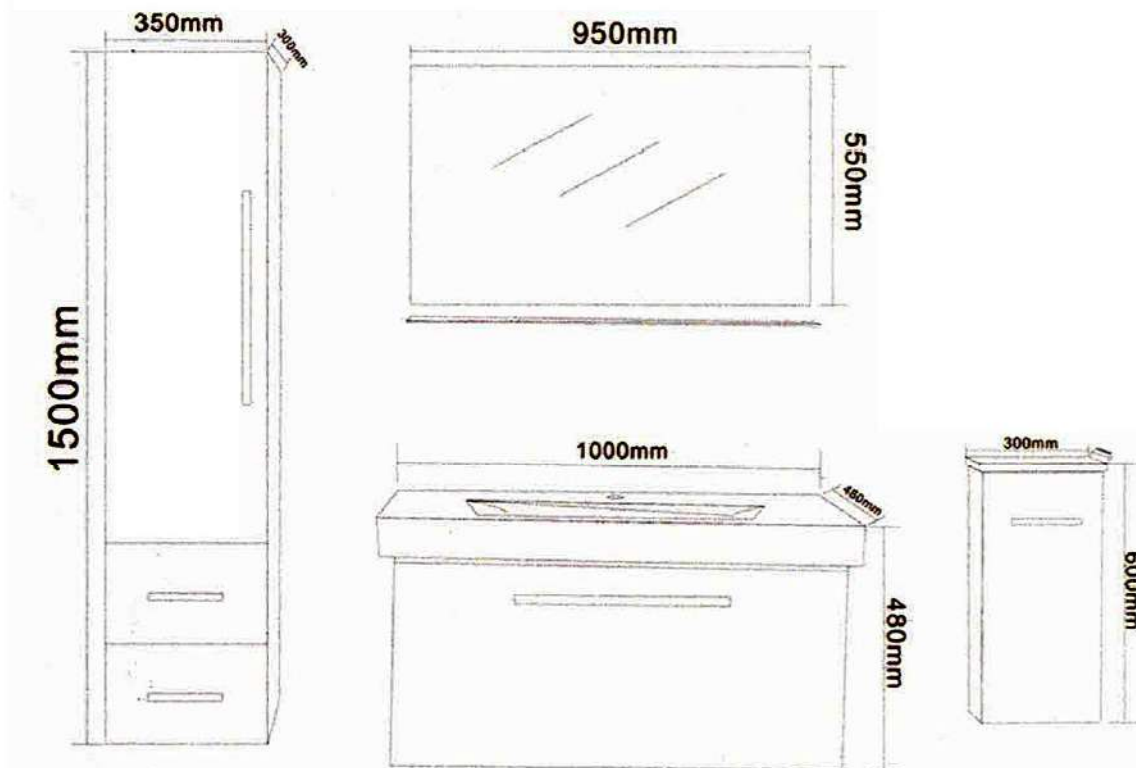

Black / White London model

- Prior to installation, please check received items against the "Parts List".
- Please report any missing items to your retailer immediately.
- Professional installation recommended.

SIMBA

Black / White London model

Parts List 1

c		1x	s		1x
a		1x	f		2x
b		2x	p		2x
d		18x	r		36x
e		24x	t		1x
g		24x	y		1x
m		2x	aa		1x
n		2x	Ac		2x
o		2x	ad		2x

SIMBA

Black / White London model

Parts List 2

a		1x
a		2x
b		3x
HG		4x
d	M7*40mm 	32x
e	Φ16 	58x
g		58x
r	3.5x14mm 	35x
i		4x
j		4x
k		4x
m	30mm 	4x
p	M4x42mm 	6x

SIMBA

Black / White London model

Parts List 3

a	 128mm	1x
b		2x
d	M7*40mm 	12x
e	$\Phi 16$ 	24x
g		24x
r	3.5x14mm 	16x
i		2x
j		2x
k		2x
m	 30mm	2x
p	M4x42mm 	2x