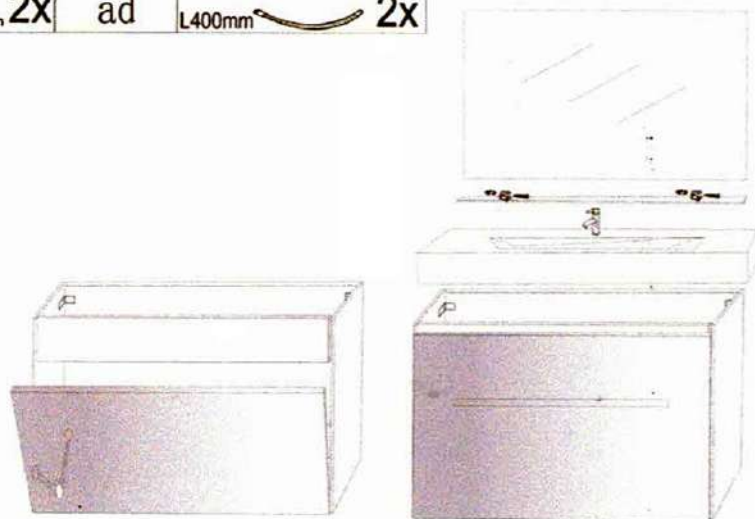

Black / White London model

- Prior to installation, please check received items against the "Parts List".
- Please report any missing items to your retailer immediately.
- Professional installation recommended.

SIMBA

Black / White London model

Parts List 1

c		1x	s		1x
a		1x	f		2x
b		2x	p		2x
d		18x	r		36x
e		24x	t		1x
g		24x	y		1x
m		2x	aa		1x
n		2x	Ac		2x
o		2x	ad		2x

SIMBA

Black / White London model

Parts List 2

a		1x
a		2x
b		3x
HG		4x
d	M7*40mm 	32x
e	Φ16 	58x
g		58x
r	3.5x14mm 	35x
i		4x
j		4x
k		4x
m	30mm 	4x
p	M4x42mm 	6x

SIMBA

Black / White London model

Parts List 3

a	 128mm	1x
b		2x
d	M7*40mm 	12x
e	$\Phi 16$ 	24x
g		24x
r	3.5x14mm 	16x
i		2x
j		2x
k		2x
m	 30mm	2x
p	M4x42mm 	2x