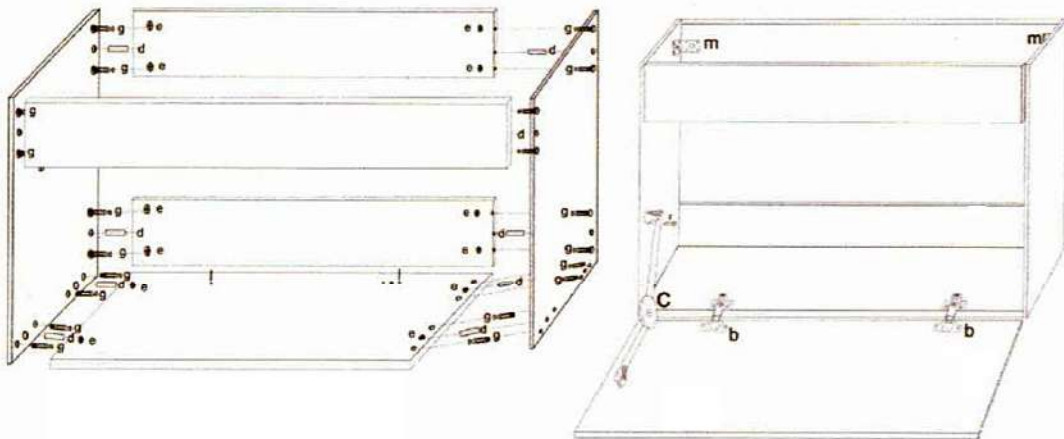

Black / White London model

- Prior to installation, please check received items against the "Parts List".
- Please report any missing items to your retailer immediately.
- Professional installation recommended.

SIMBA

Black / White London model

Parts List 1

c		1x	s		1x
a		1x	f		2x
b		2x	p		2x
d		18x	r		36x
e		24x	t		1x
g		24x	y		1x
m		2x	aa		1x
n		2x	Ac		2x
o		2x	ad		2x

SIMBA

Black / White London model

Parts List 2

a		1x
a		2x
b		3x
HG		4x
d	M7*40mm 	32x
e	Φ16 	58x
g		58x
r	3.5x14mm 	35x
i		4x
j		4x
k		4x
m	30mm 	4x
p	M4x42mm 	6x

SIMBA

Black / White London model

Parts List 3

a	 128mm	1x
b		2x
d	M7*40mm 	12x
e	$\Phi 16$ 	24x
g		24x
r	3.5x14mm 	16x
i		2x
j		2x
k		2x
m	 30mm	2x
p	M4x42mm 	2x